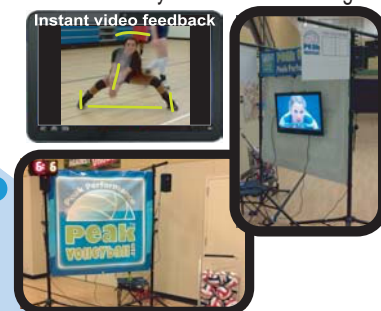

PEAK VOLLEYBALL CAMP

Great skills training, game scenarios and competitions.
Youth girls going into 5th-9th grade.

ADVANCED POSITION CAMP

Position specific training for setters, middle blockers, outside/rightside, and liberos. Youth girls going into 8th-12th grade.

TEAM RETREAT CAMP

The ultimate team camp with skills training, team systems, team building, & competitions. Propel your Varsity, JV, Freshmen, and Middle School teams to the Championship level.

Your players save \$50 on another Peak Volleyball Camp when you host one of our Travel Camps at your site!

Peak Performance Learning Center

Our exclusive dynamic visual teaching tool

We bring the Peak Performance Learning Center to your site!

HDTV Video analysis
Tablet video technology
Wireless Mic & Music
Whiteboard diagrams and goal setting
Digital scoreboard